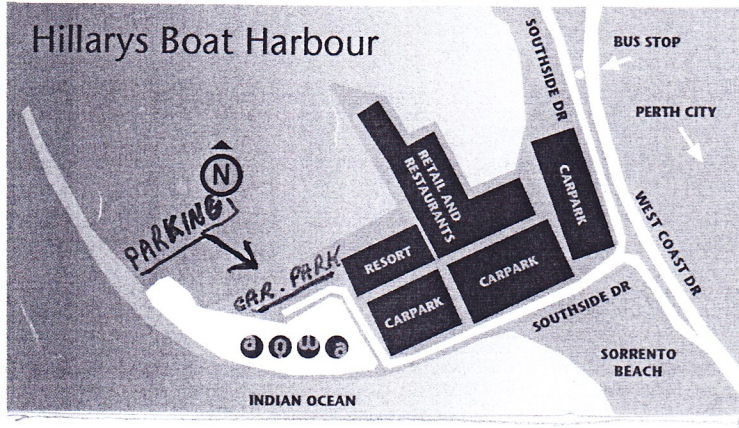

Club Rally.
 20th June.2010.
 Meet @ 9.a.m.
 Morning Tea,
 9 15 am,-9.45am
 10am Tour of
 Aqarium
cost app \$18.00
11.30 Rally
 Resumes.

CLUB RALLY JUNE 20th 2010

- Rally resumes after 11--11.30.
- Drive out of Hillary's Boat Harbour onto Hepburn Ave.
- KSO @ ROB past Amalfi Drive.
- TR. *MARMION*, Ave.
- KSO Warwick Rd.
- TL. Beach Rd.
- KSO LIGHTS @ Davallia Rd.
- KSO " @ Dorchester Ave
- KSO " @ Erindale Rd
- KSO " @ Wanneroo Rd,.
- KSO " @ Girrawheen Ave.

- KSO LIGHTS @ Mirrabooka Ave.
- KSO " @ Alexander Drive.
- KSO " @ Malaga Dr, Beach Rd changes to Marshall
- KSO " @ Bellefin Drive.
- TL. Beechboro Rd Nth.
- TR. ! Klm into Entrance of Whiteman Park.(on right)

Proceed to Tractor Museum which is on the right after the Tram Line .

Park on the lawn in front of the Museum.

If the weather is inclement we have permission to have our Lunch and meeting in the kitchen so go through Museum take the opportunity to view the exhibits on the way through to kitchen.

KSO = Keep Straight On
 ROB = Round a Bout.